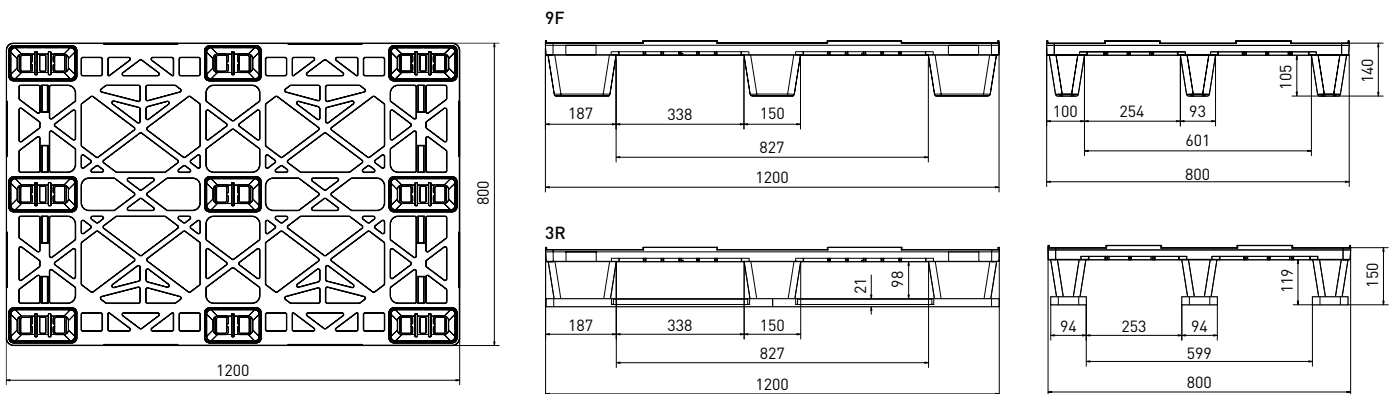

## Technical data\*1

	Previous name	Bottom support	Top deck	Dimensions [mm]	Load capacities*2 [kg]			Weight [kg]	
					Static	Dynamic	Racking	HDPE	PO
Nest E5 (OD-9F)	CPP 230	9 feet, nestable	open	1200 x 800 x 140	3200	1200	—	8,0	9,0
Nest E5 (OD-3R)	CPP 233	3 runners		1200 x 800 x 150	6400	1600	500	11,5	12,5

Entry: 4 ways | Nesting height: 44 mm | Safety rim: 6 mm (optional without)

nominal sizes in mm