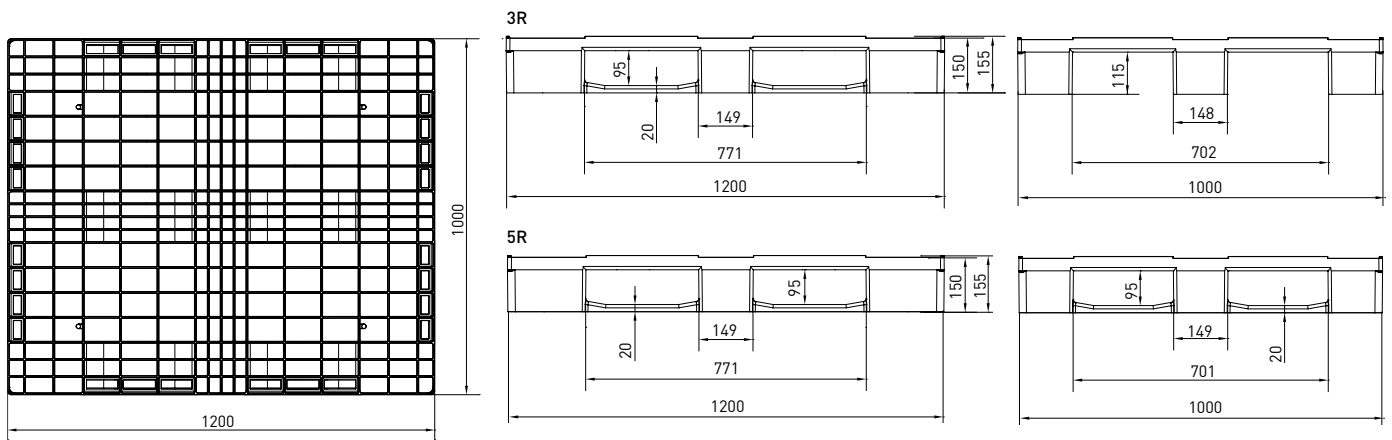

Eco i5

1200 x 1000

CPP 873

Light-weight plastic pallet for loads up to 600 kg in the high rack

An outstanding weight/load ratio makes the Eco i5 a reliable, cost-effective carrier for medium-size loads. Due to optimal distribution of plastic into the structure of the pallet, the Eco i5 bears up to 600 kg in high racks, despite its low weight. The monoblock pallet is available with three or five runners.

Bottom support

> 3 runners (3R)

> 5 runners (5R)

Deck options

> open deck (OD)

Tracking of shipment and goods by optional labels.

Rounded edges protect pallet against damage.

Special design allows secure shrink wrapping.

Safety rims prevent slipping in the stack.

Technical data*1

	Previous name	Bottom support	Top deck	Dimensions [mm]	Load capacities*2 [kg]			Weight [kg]	
					Static	Dynamic	Racking	HDPE	PO
Eco i5 (OD-3R)	CPP 873	3 runners	open	1200 x 1000 x 150	8000	2500	600	12,5	13,5
Eco i5 (OD-5R)	CPP 875	5 runners				3000		13,0	14,5

Entry: 4 ways | Nesting height: - | Safety rim: 5 mm (optional without)

nominal sizes in mm

Options

- Color: (other colors on request*3) > Individual marking*3
- Anti-slip: safety rim
- ESD prevention: -