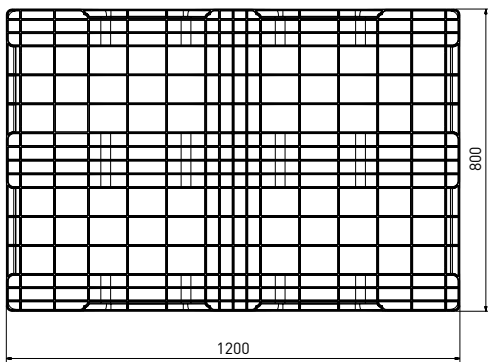

Eco E5

1200 x 800

CPP 878

Light-weight 3-runner plastic pallet for loads up to 500 kg in the high rack
This monoblock pallet with 3 runners is impressive for its weight/load ratio. Due to optimal distribution of plastic into the structure of the pallet, the Eco E5 bears up to 500 kg in high racks, despite its low weight.

Bottom support

> 3 runners (3R)

Deck options

> open deck (OD)

optional without safety rim

Technical data*1

	Previous name	Bottom support	Top deck	Dimensions [mm]	Load capacities*2 [kg]			Weight [kg]	
					Static	Dynamic	Racking	HDPE	PO
Eco E5 (OD-3R)	CPP 878	3 runners	open	1200 x 800 x 150	8000	2500	500	11,5	12,5

Entry: 4 ways | Nesting height: - | Safety rim: 5 mm (optional without)

nominal sizes in mm

Options

- Color: (other colors on request*3) Individual marking*3
- Anti-slip: safety rim
- ESD prevention: -

*1 Figures can vary depending on the raw material used and options applied. *2 Guideline values are based both on experience and parts of test ISO 8611, which tests with evenly distributed loads at room temperature (20°C). Varying data may result from different conditions of usage. Your specific requirements can be identified upon request. *3 Minimum quantity required - PO pallets should only be used and stored in a dry environment. We reserve the right to change any of the stated information without prior notice.