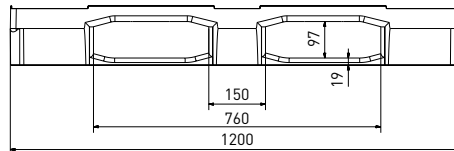

Bottom support

> 3 runners (3R)

Deck options

> open deck (OD)

optional without safety rim

Technical data*1

	Previous name	Bottom support	Top deck	Dimensions [mm]	Load capacities*2 [kg]			Weight [kg]	
					Static	Dynamic	Racking	HDPE	PO
Eco E5 (OD-3R)	CPP 878	3 runners	open	1200 x 800 x 150	8000	2500	500	11,5	12,5

Entry: 4 ways | Nesting height: - | Safety rim: 5 mm (optional without)

nominal sizes in mm

Options

- Color: (other colors on request*3) Individual marking*3
- Anti-slip: safety rim
- ESD prevention: -

*1 Figures can vary depending on the raw material used and options applied. *2 Guideline values are based both on experience and parts of test ISO 8611, which tests with evenly distributed loads at room temperature (20°C). Varying data may result from different conditions of usage. Your specific requirements can be identified upon request. *3 Minimum quantity required - PO pallets should only be used and stored in a dry environment. We reserve the right to change any of the stated information without prior notice.