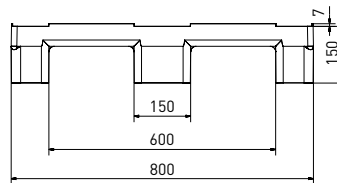

Bottom support

> 3 runners (3R)

Deck options

> open deck (OD)

optional without safety rim

Technical data*1

	Previous name	Bottom support	Top deck	Dimensions [mm]	Load capacities*2 [kg]			Weight [kg]	
					Static	Dynamic	Racking	HDPE	PO
Eco E5 (OD-3R)	CPP 878	3 runners	open	1200 x 800 x 150	8000	2500	500	11,5	12,5

Entry: 4 ways | Nesting height: - | Safety rim: 5 mm (optional without)

nominal sizes in mm

Options

- Color: (other colors on request*3) Individual marking*3
- Anti-slip: safety rim
- ESD prevention: -

*1 Figures can vary depending on the raw material used and options applied. *2 Guideline values are based both on experience and parts of test ISO 8611, which tests with evenly distributed loads at room temperature (20°C). Varying data may result from different conditions of usage. Your specific requirements can be identified upon request. *3 Minimum quantity required - PO pallets should only be used and stored in a dry environment. We reserve the right to change any of the stated information without prior notice.